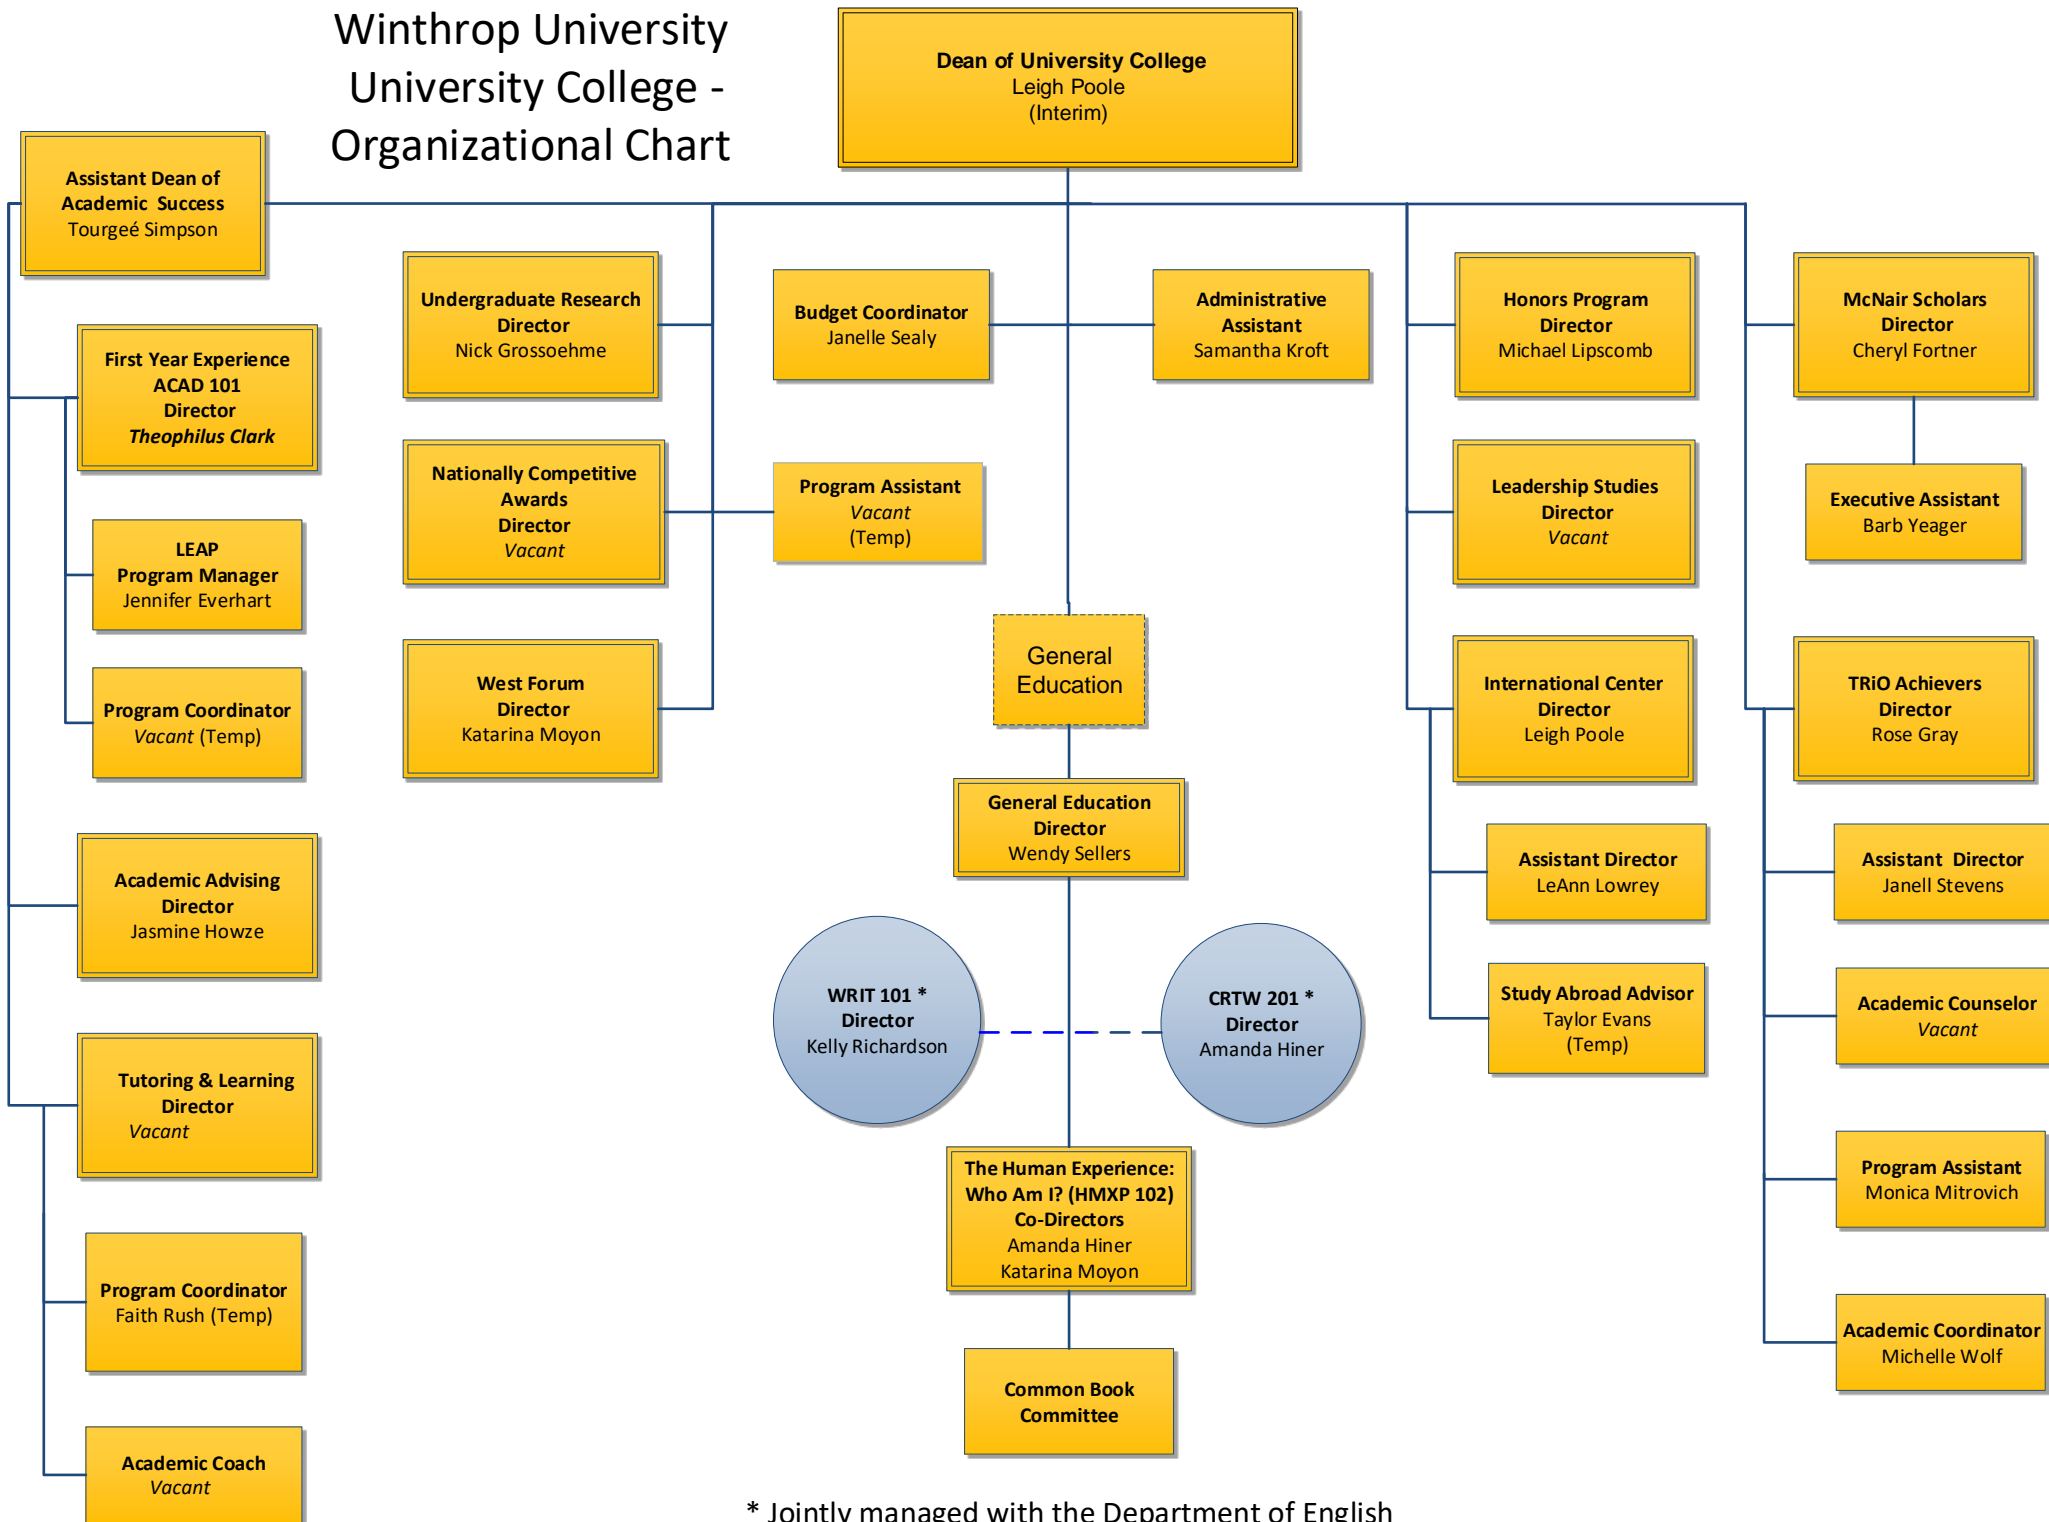

# Winthrop University University College - Organizational Chart

\* Jointly managed with the Department of English