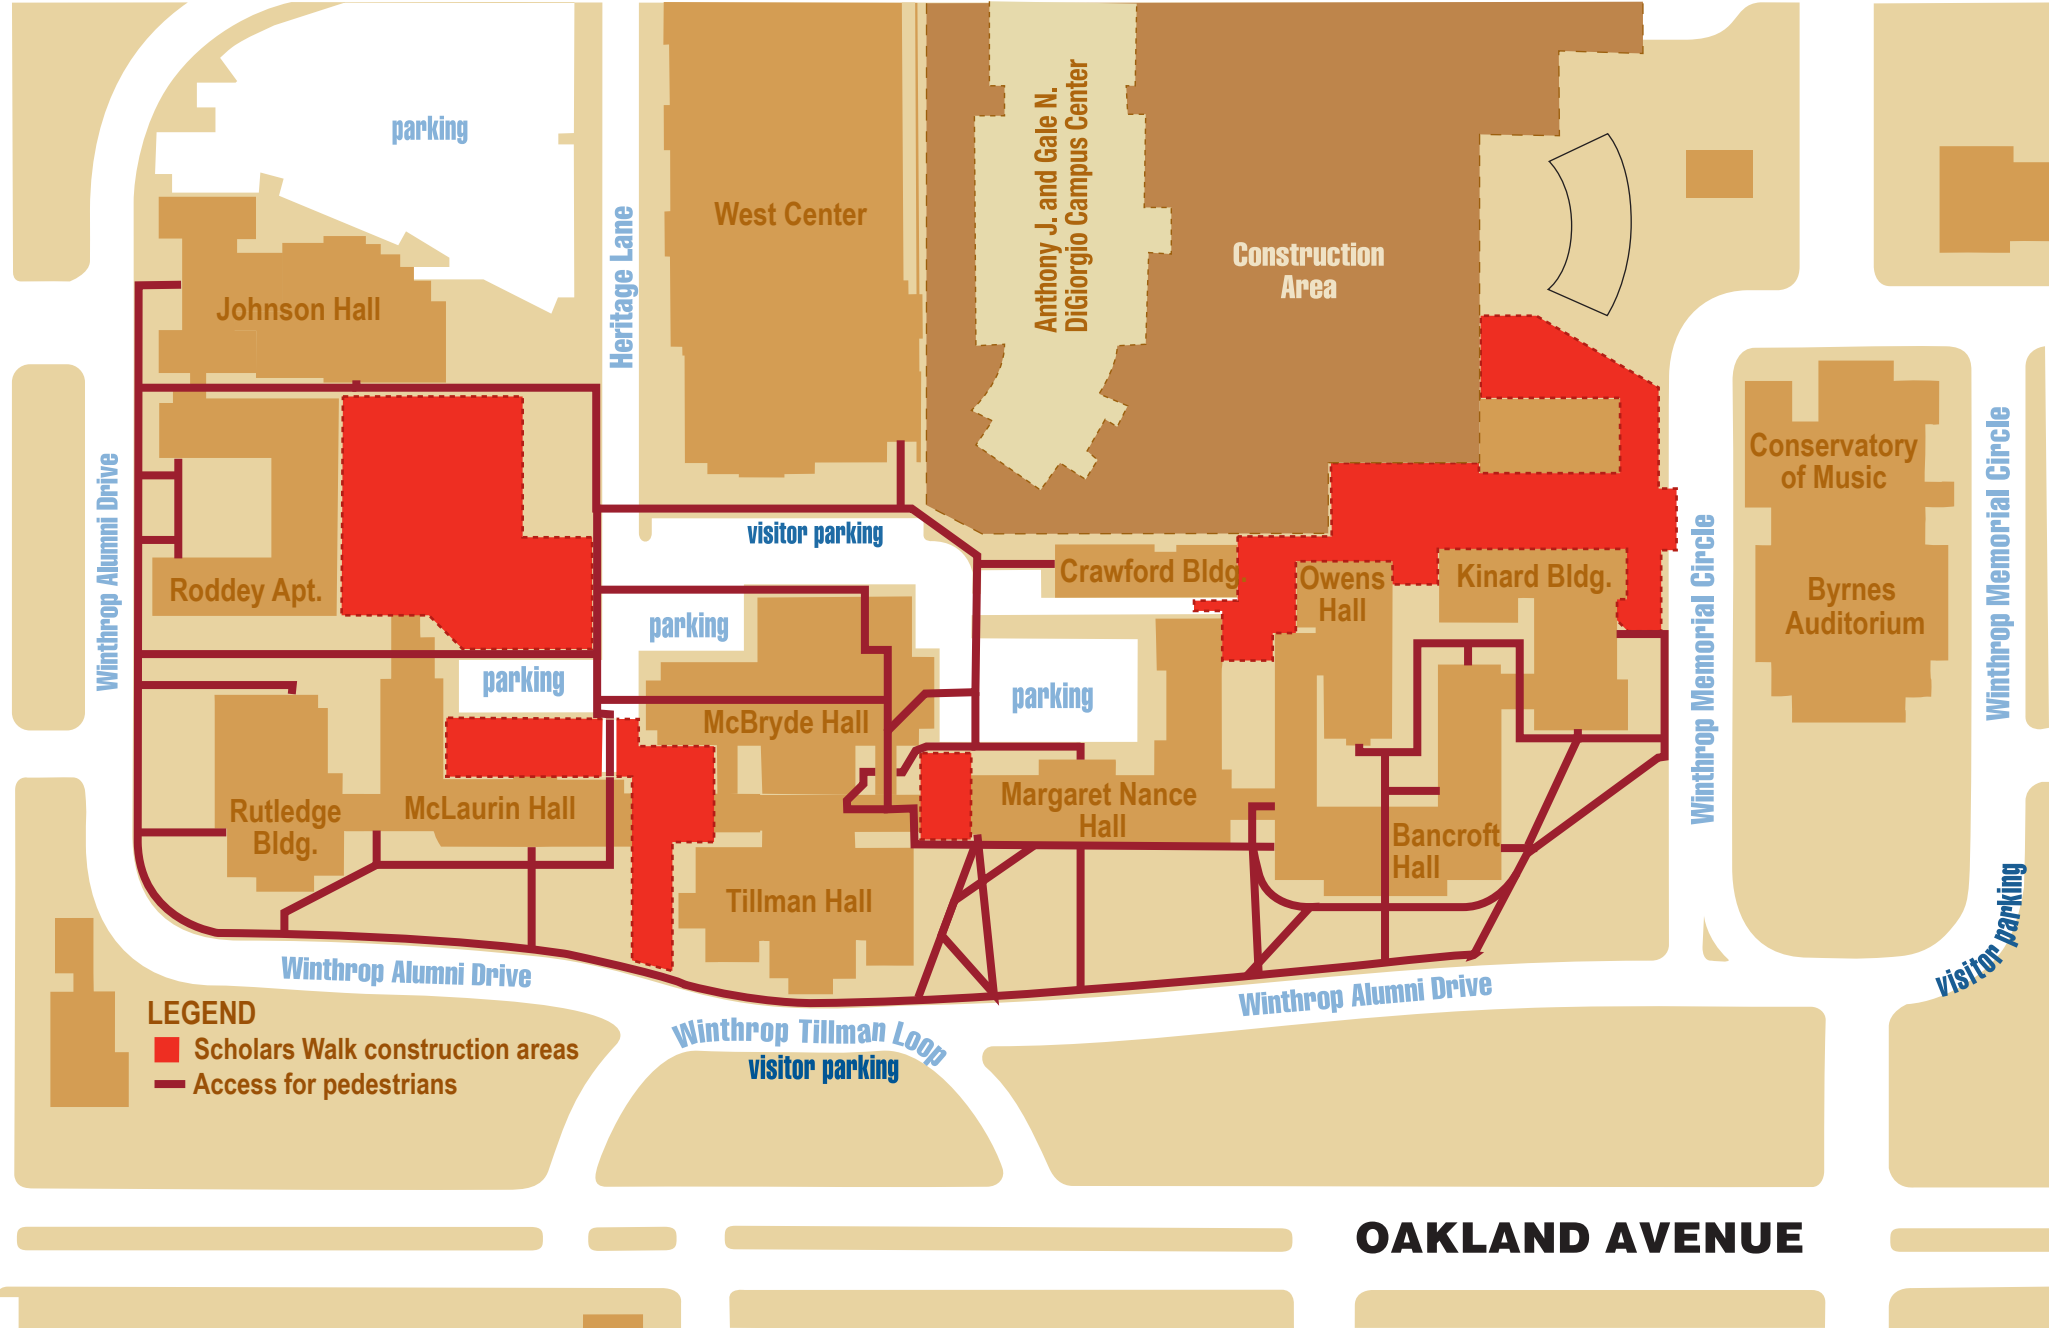

STEWART AVENUE

parking

Heritage Lane

West Center

Anthony J. and Gale N.
DiGiorgio Campus Center

Construction
Area

Johnson Hall

Winthrop Alumni Drive

Roddey Apt.

visitor parking

Crawford Bldg.

Owens
Hall

Kinard Bldg.

Conservatory
of Music

Byrnes
Auditorium

Winthrop Memorial Circle

Tillman Hall

Winthrop Alumni Drive

Winthrop Tillman Loop
visitor parking

Winthrop Alumni Drive

Visitor parking

Winthrop Memorial Circle

LEGEND

■ Scholars Walk construction areas

— Access for pedestrians

OAKLAND AVENUE