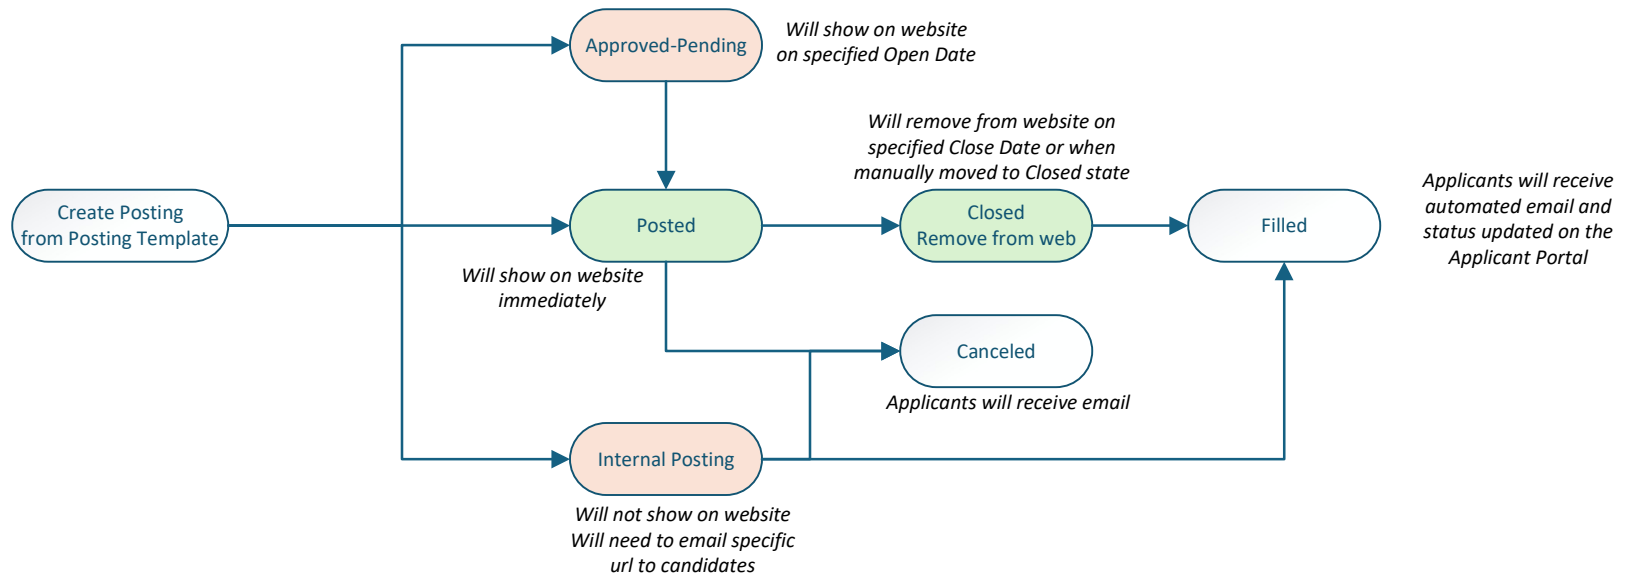

Faculty – Posting Workflow

Initiated by:
Faculty Hiring Manager
 Owned by:
 Faculty Affairs-Update Posting when review of credentials and grid are completed