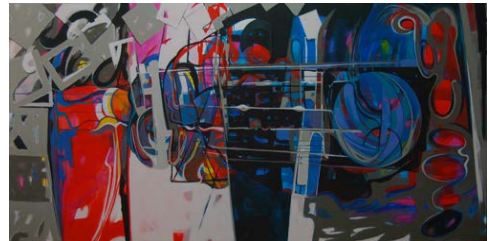

[\(more info\)](#)

Tues. Nov. 15, 2011, 8 p.m.

WUG Artist Talk:

Marge Moody

Rutledge Gallery

exhibiting

New Work Faculty Exhibition

Rutledge Gallery