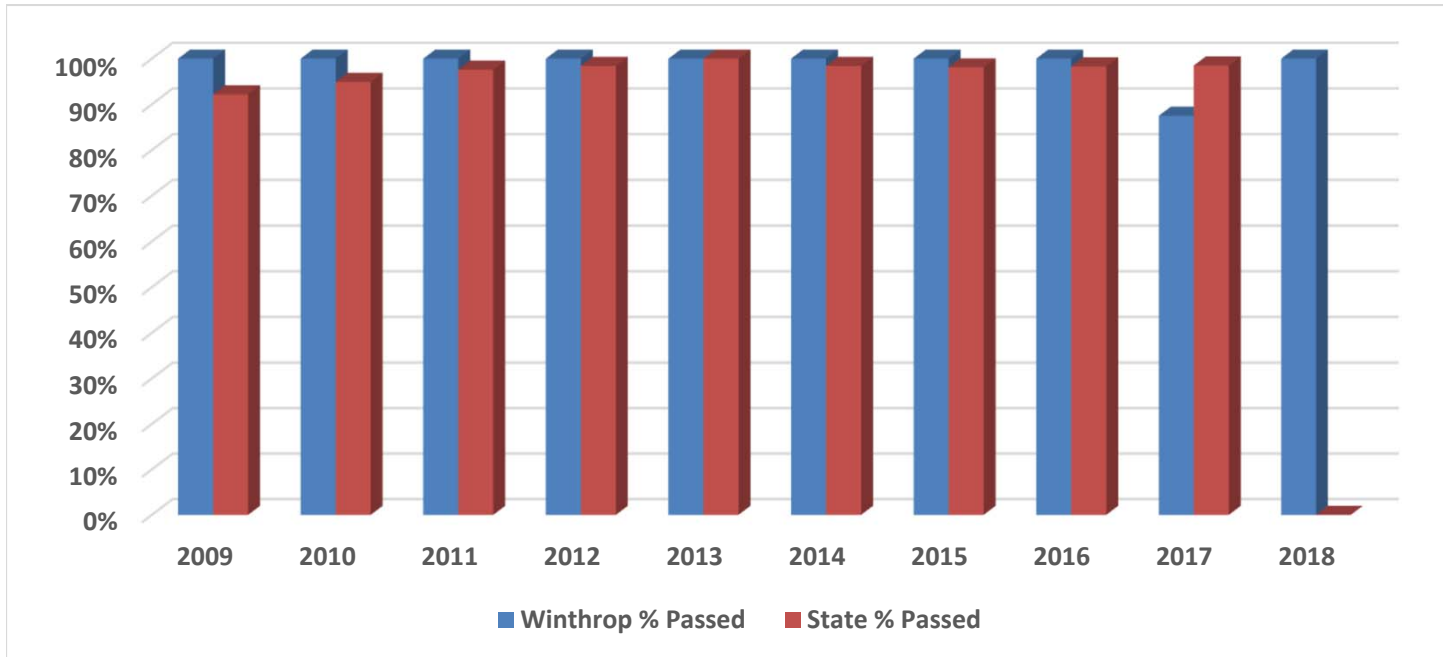

School Guidance Counselor ADEPT Pass Rate 2009-2018

The above graph reflects the percentage of Winthrop graduates in School Counseling who passed the ADEPT instrument in their second year of employment compared to the total number of teachers in the state who passed ADEPT in their second year.

Number and Percentage Passing for Winthrop and the State

	2009	2010	2011	2012	2013	2014	2015	2016	2017	2018
Winthrop % Passed	100.0%	100.0%	100.0%	100.0%	100.0%	100.0%	100.0%	100.0%	87.5%	100.0%
State % Passed	92.2%	94.9%	97.6%	98.4%	100.0%	98.4%	98.1%	98.3%	98.5%	N/A
Winthrop # Passed	6	5	1	6	4	4	2	8	7	7
State # Passed	59	37	41	63	64	61	53	59	65	72