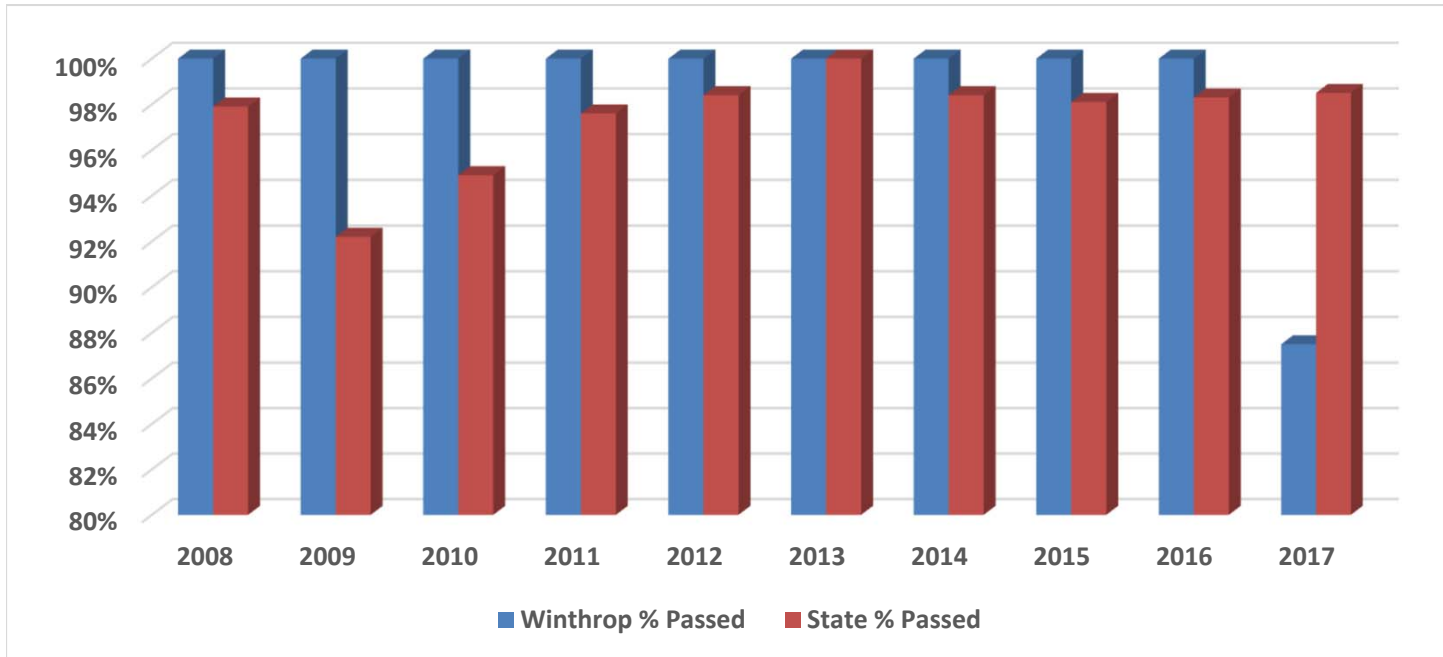

# School Guidance Counselor ADEPT Pass Rate 2008-2017

The above graph reflects the percentage of Winthrop graduates in School Counseling who passed the ADEPT instrument in their second year of employment compared to the total number of teachers in the state who passed ADEPT in their second year.

## Number and Percentage Passing for Winthrop and the State

	2008	2009	2010	2011	2012	2013	2014	2015	2016	2017
<b>Winthrop % Passed</b>	100.0%	100.0%	100.0%	100.0%	100.0%	100.0%	100.0%	100.0%	100.0%	87.5%
<b>State % Passed</b>	97.9%	92.2%	94.9%	97.6%	98.4%	100.0%	98.4%	98.1%	98.3%	98.5%
<b>Winthrop # Passed</b>	5	6	5	1	6	4	4	2	8	7
<b>State # Passed</b>	47	59	37	41	63	64	61	53	59	65