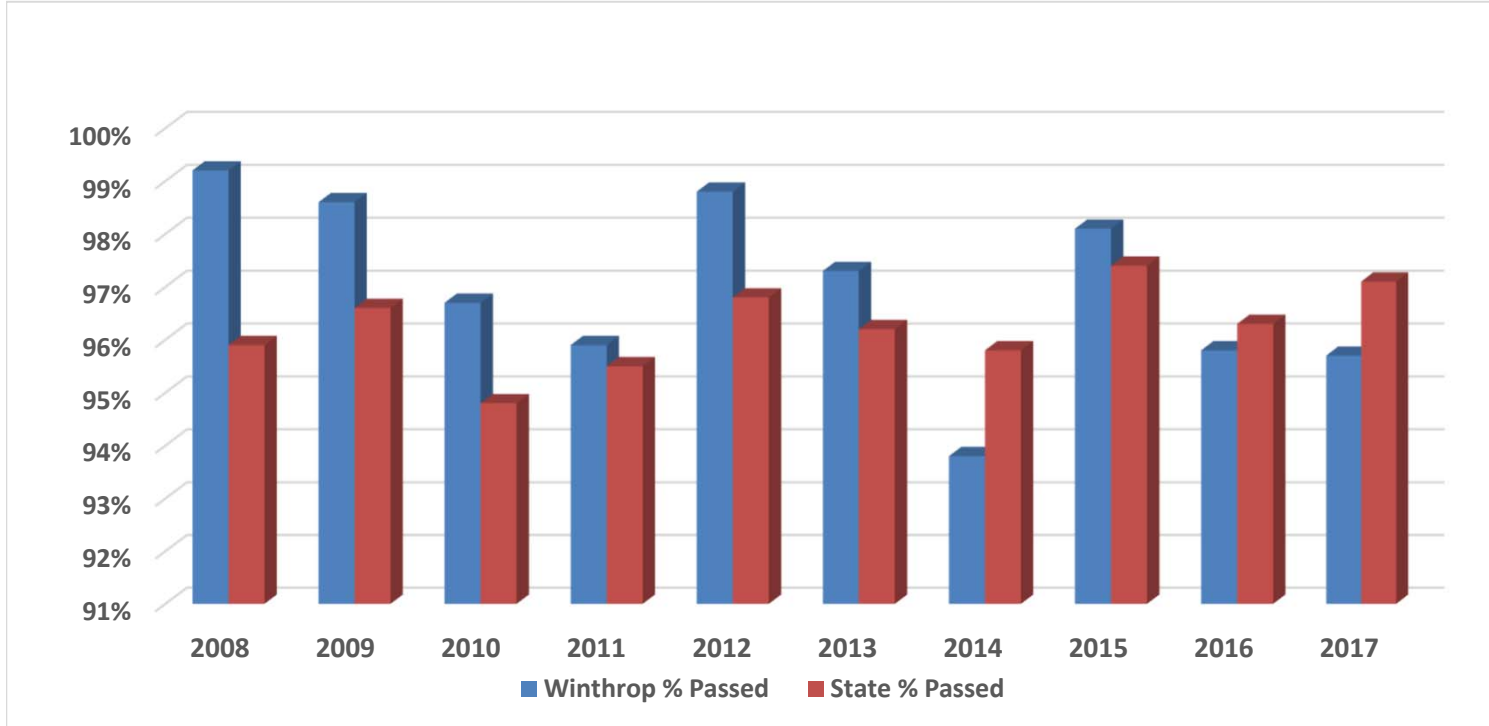

ADEPT PASS RATES INITIAL TEACHER PREPARATION 2008-2017

The above graph reflects the percentage of Winthrop graduates who passed the ADEPT instrument in their second year of teaching as compared to the total number of teachers in the state who passed ADEPT in their second year of teaching.

Number and Percentage Passing for Winthrop and the State

	2008	2009	2010	2011	2012	2013	2014	2015	2016	2017
Winthrop % Passed	99.2%	98.6%	96.7%	95.9%	98.8%	97.3%	93.8%	98.1%	95.8%	95.7%
State % Passed	95.9%	96.6%	94.8%	95.5%	96.8%	96.2%	95.8%	97.4%	96.3%	97.1%
Winthrop # Passed	119	136	117	74	84	112	120	106	114	110
State # Passed	1,308	1,705	1,468	1,013	1,038	1,378	1,441	1,405	1,491	1,536