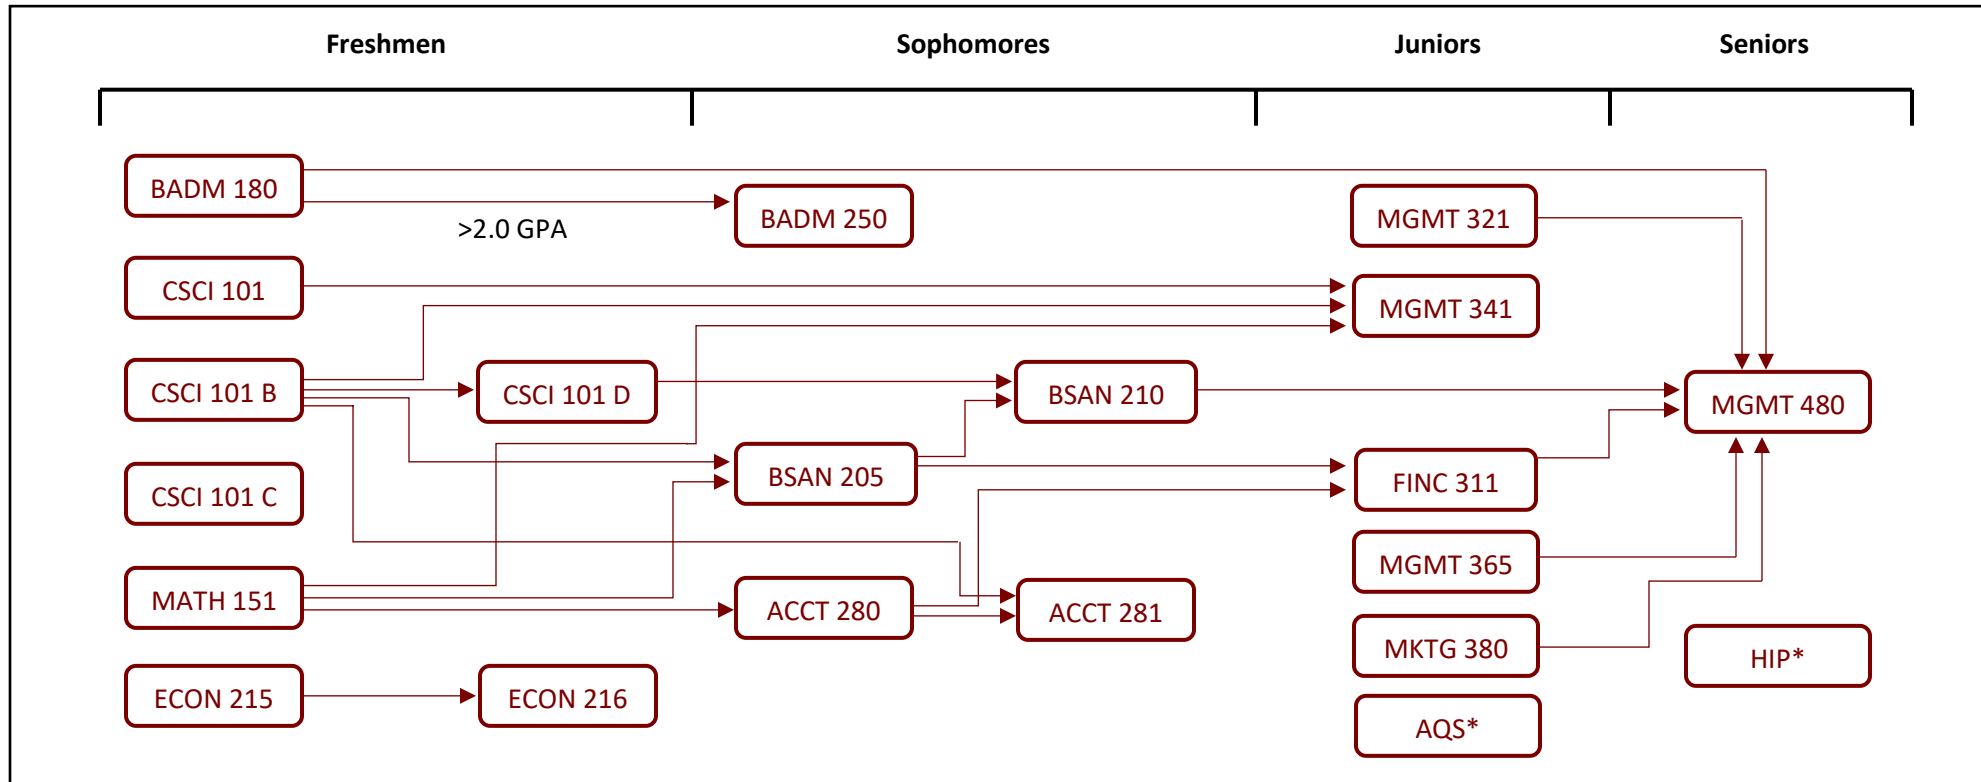

Bachelor of Science in Business Administration

MARKETING

All Business-related courses above 299 require a C- in HMXP 102/HXCT 301, Junior Status, and a 2.0 GPA

MARKETING - CONCENTRATION COURSES

*Any class marked with a * means there are extra pre-requisites to make note of.*