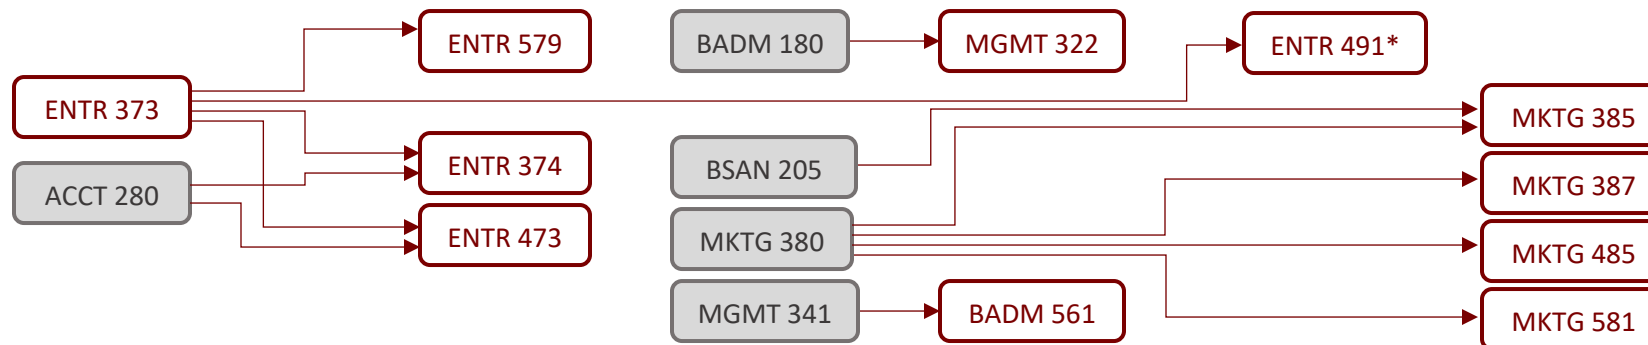

Bachelor of Science in Business Administration

ENTREPRENEURSHIP

All Business-related courses above 299 require a C- in HMXP 102/HXCT 301, Junior Status, and a 2.0 GPA

ENTREPRENEURSHIP - CONCENTRATION COURSES

*Any class marked with a * means there are extra pre-requisites to make note of.*