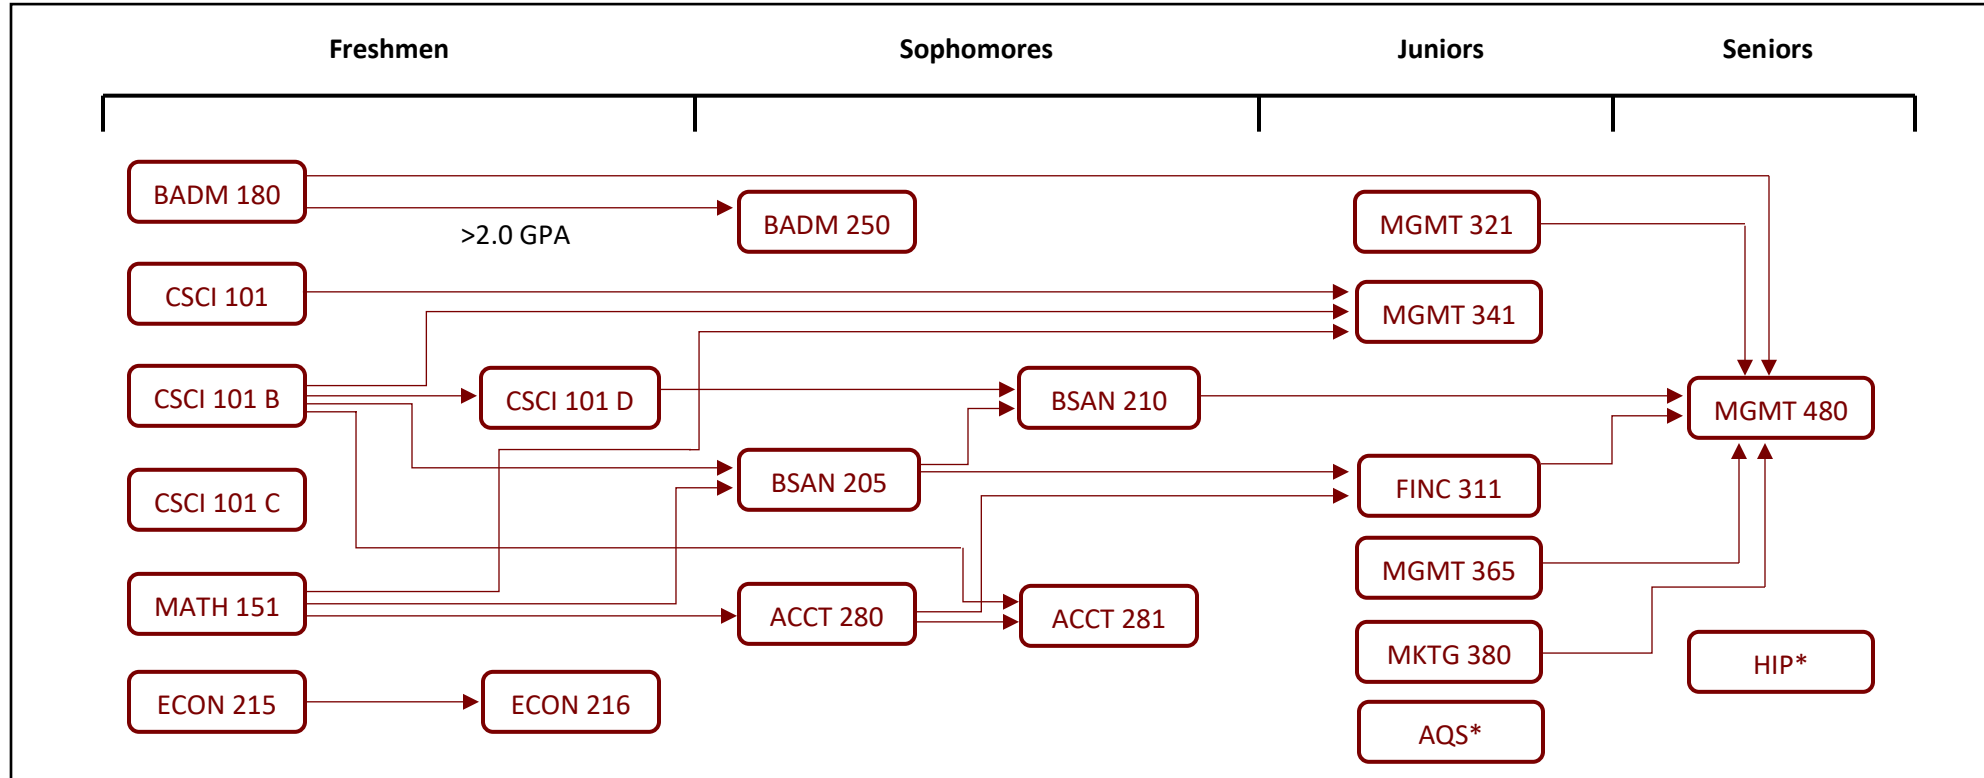

Bachelor of Science in Business Administration

ENTREPRENEURSHIP

All Business-related courses above 299 require a C- in HMXP 102/HXCT 301, Junior Status, and a 2.0 GPA

ENTREPRENEURSHIP - CONCENTRATION COURSES

*Any class marked with a * means there are extra pre-requisites to make note of.*