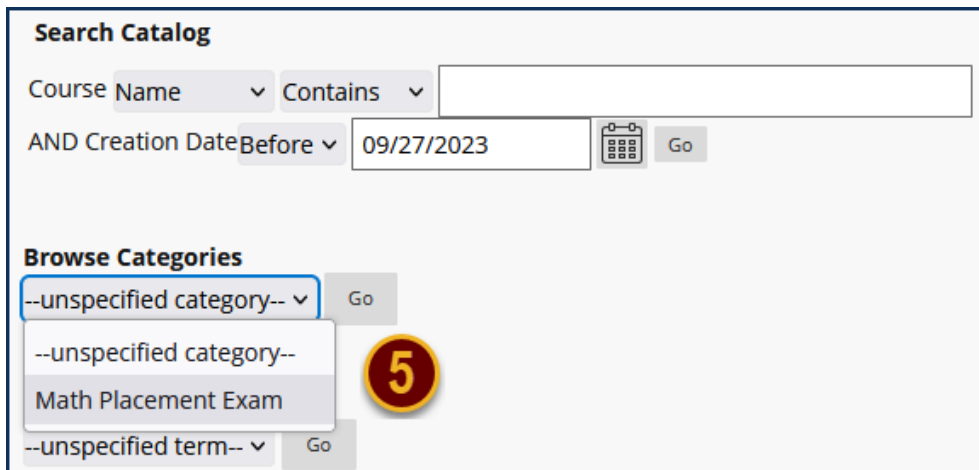

#### Enroll in the Course Containing the Math Placement Exam

Once logged into Blackboard, click on Courses [3] on the left navigation menu.

Click Course Catalog [4] in the upper right.

Under Browse Categories, click the dropdown arrow and select Math Placement Exam [5] then click Go.

MATH\_PlacementExam will display under COURSE ID. Hover over MATH\_PlacementExam, click the down arrow, and click Enroll [6].

COURSE ID ▲	COURSE NAME
MATH_PlacementExam	Math Placement Exam
	<input type="text" value="Enroll"/>