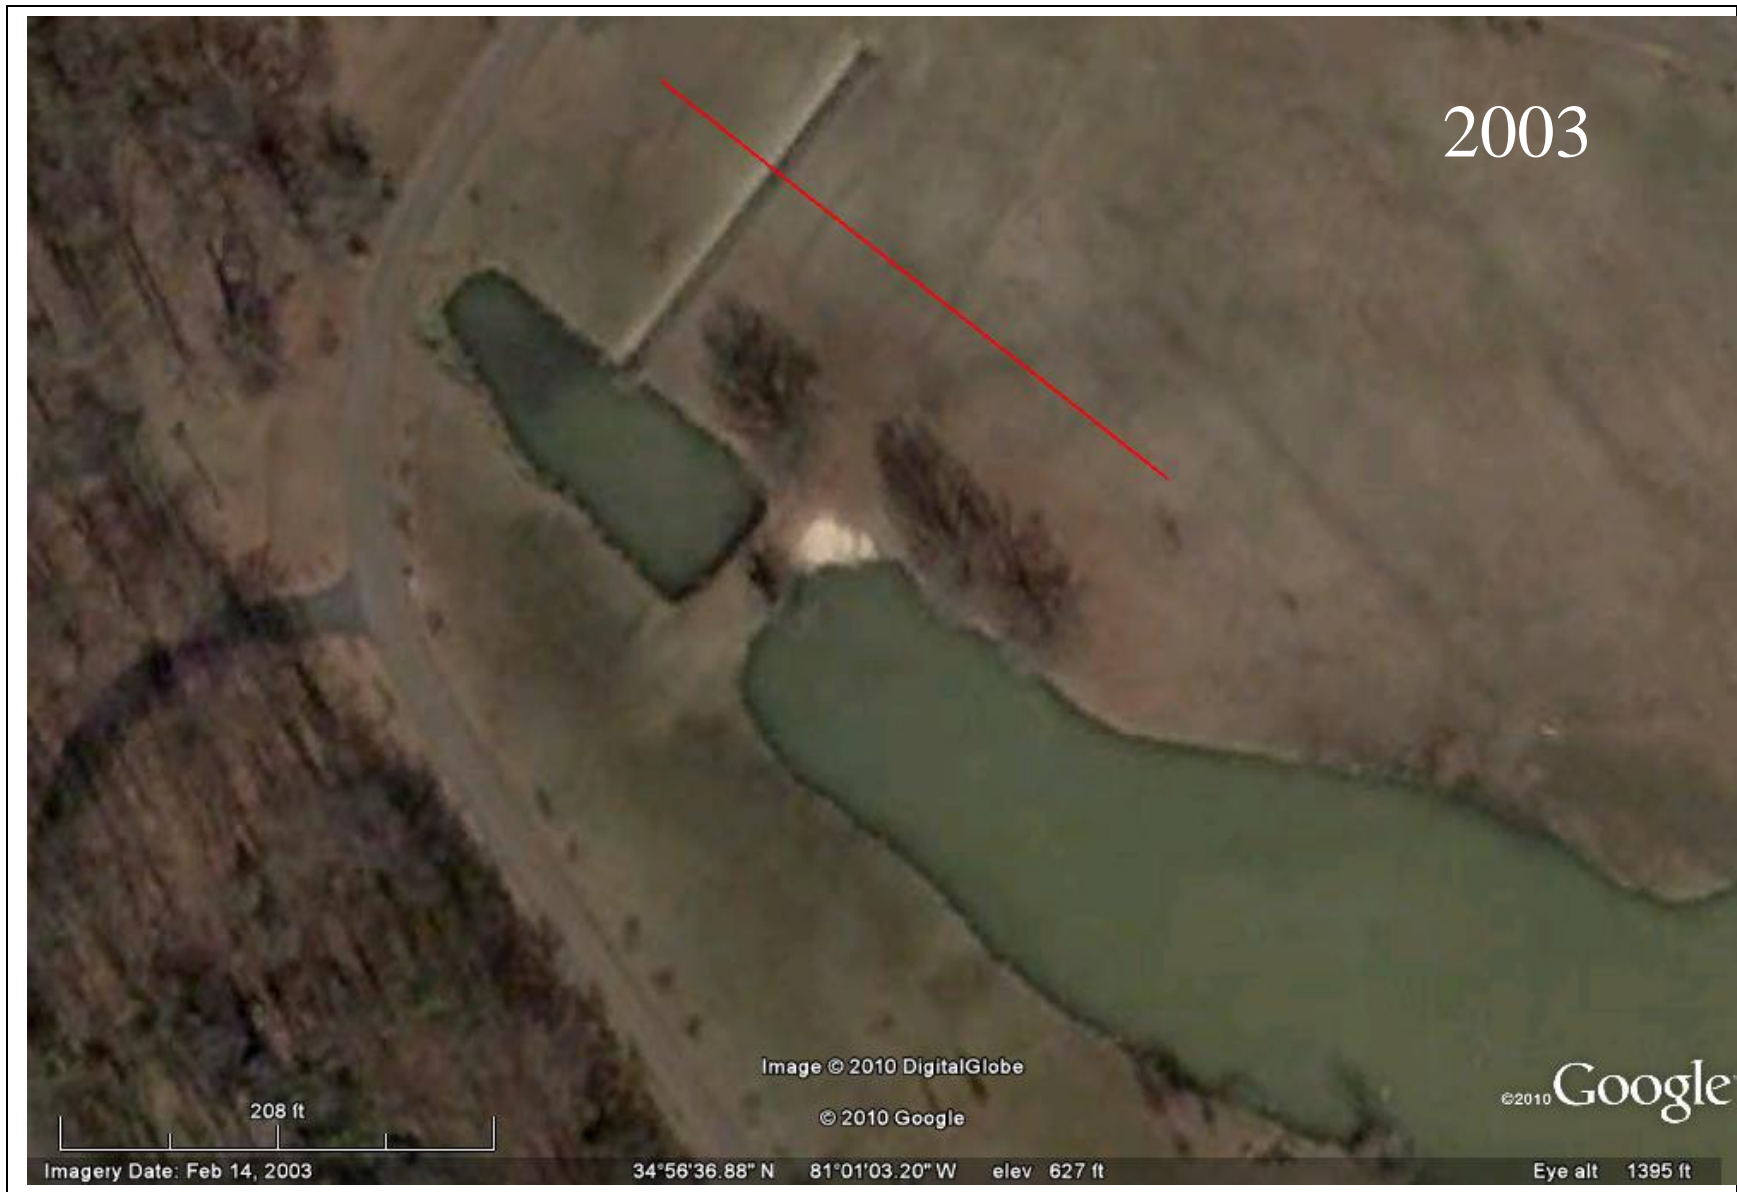

Winthrop Wetlands

2005

Image © 2010 York County Government, SC

© 2010 Google

©2010 Google

Imagery Date: Jan 1, 2005

34°56'36.88" N 81°01'03.20" W elev 627 ft

Eye alt 1395 ft

2010

©2010 Google

208 ft

© 2010 Google

Imagery Date: Apr 11, 2010

34°56'36.88" N 81°01'02.98" W elev 627 ft

Eye alt 1395 ft